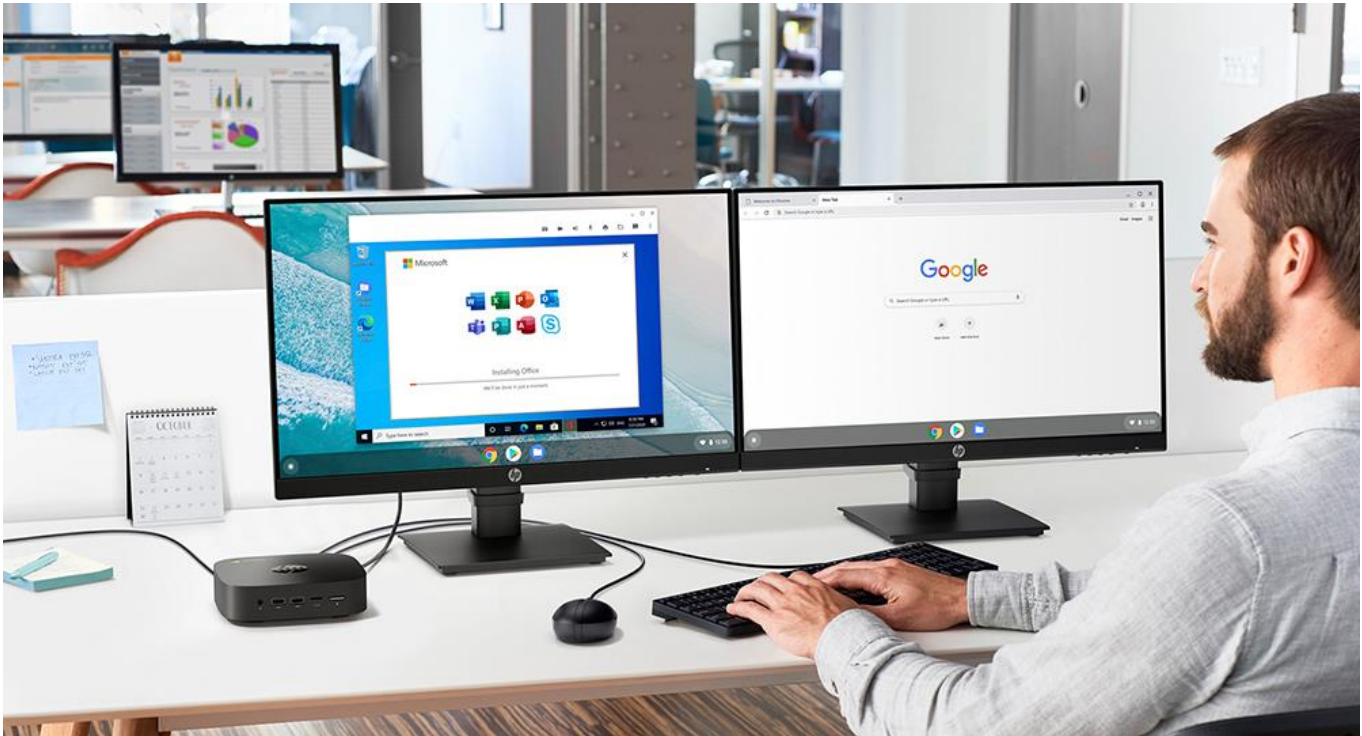

In addition, the 1000nit high-brightness display makes it ideal for teleworking at home or worcation at sightseeing spots, as it can be used in any environment, such as outdoors or indoors during the day.

with handwriting-enabled apps and services such as Google Keep and Jamboard .

Chromebook with excellent multitasking processing

Smooth writing comfort

Whiteboard at a web conference

Digital sign

※The image is an image. To use Parallels Desktop for Chromebook Enterprise, a separate license for the software and a Chrome Enterprise Upgrade license (CEU) are required.

Many people are doing multiple tasks at the same time, such as checking materials and creating minutes while having a video conference with colleagues and business partners .
 To do these things comfortably, you need the latest Intel® Core i5 or better performance with excellent multitasking .
 Powered by the latest Intel® Core™ processors, Chromebooks deliver the best performance for businesses, organizations and individuals alike, from education to business to entertainment and content creation .

Google slides

Presentation material

Smartphones, tablets, personal computers. You can access, create, and edit the latest presentation files from anywhere, anywhere.

It supports Chromecast, Hangouts, and AirPlay, so you can make wireless presentations on your smartphone without a computer.