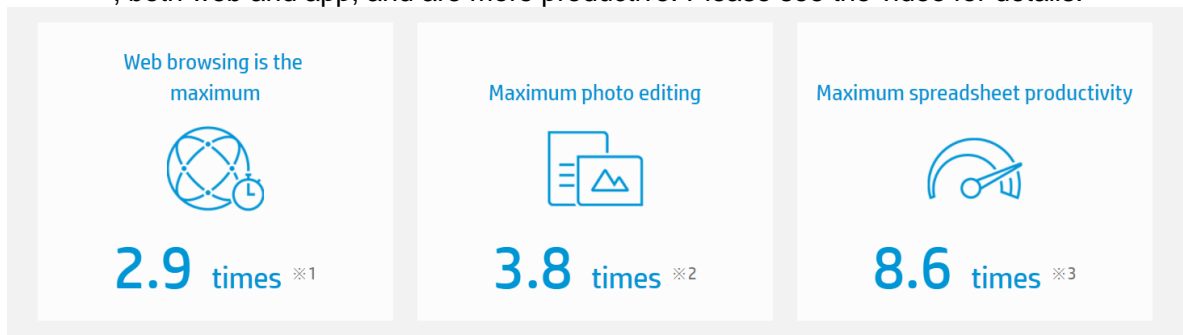

Chromebooks with 10th generation Intel Core i5 10210U processors are faster than Chromebooks with Intel Celeron N4020 processors , both web and app, and are more productive. Please see the video for details.