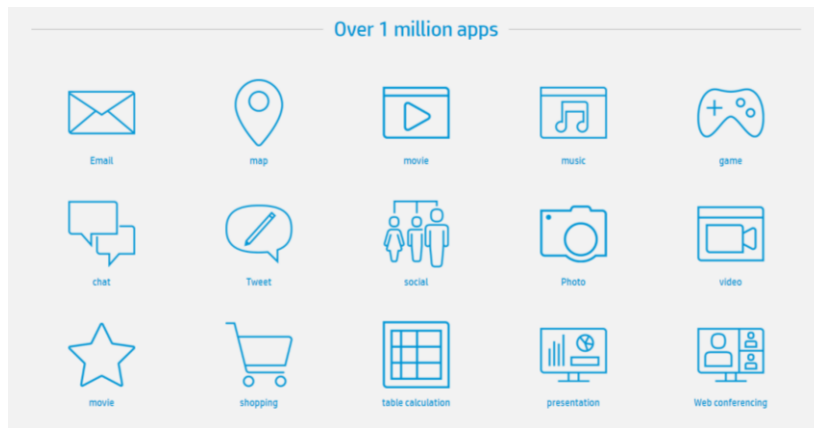

HP Chromebook x360 13c is a Chromebook compatible with Google Play.

Gmail, Google Maps, YouTube, Google Photos, Google Drive, and other familiar apps that everyone uses are included from the beginning.

You can enjoy these apps on a 13.5-inch screen, which is much larger than your smartphone.

* The image is for the United States. It may differ from the actual product.

Familiar face, you can use it from the beginning

HP Chromebook x360 13c is a familiar service such as Gmail, Google Maps, YouTube, Google Drive, Google Photos, Google Docs as a document creation tool, Google Spreadsheet as a table calculation tool, Google Slides as a presentation tool, HangOut as a communication tool, etc. And tools are available from the beginning.