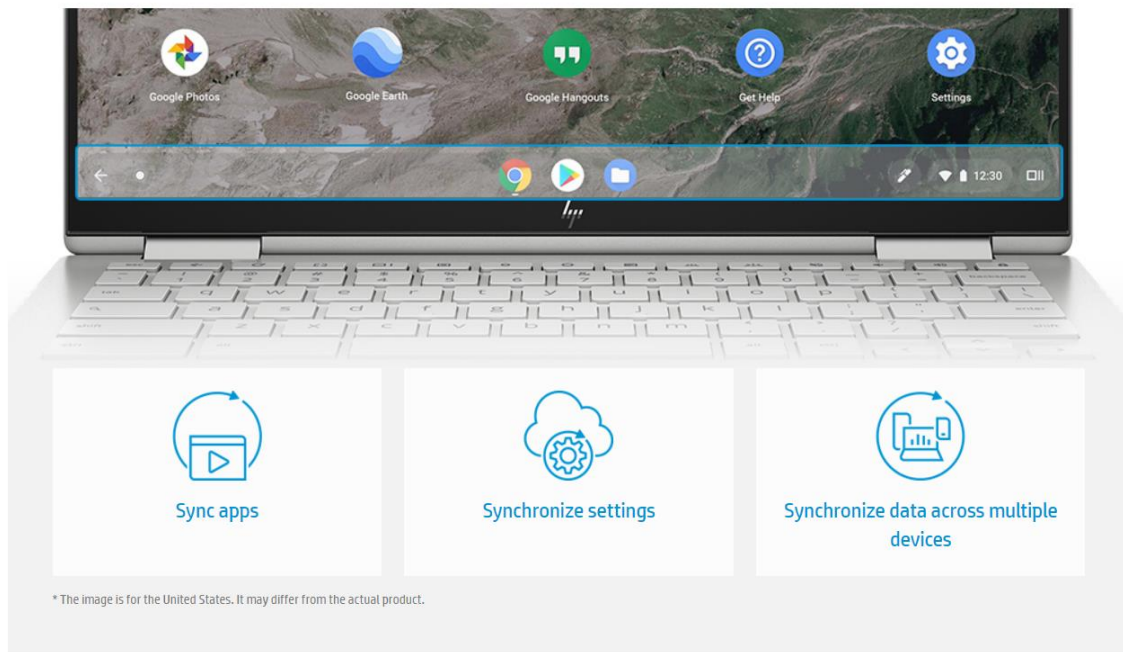

HP Chromebook x360 13c is a familiar service such as Gmail, Google Maps, YouTube, Google Drive, Google Photos, Google Docs as a document creation tool, Google Spreadsheet as a table calculation tool, Google Slides as a presentation tool, HangOut as a communication tool, etc. And tools are available from the beginning.

Easy to use

Simply log in to your Chromebook and launch the Google Play app on the shelf.

Do you have an Android smartphone or tablet?

You don't have to remember "what app did you put on your smartphone?"

Apps already installed on your smartphone will be synced to your Chromebook.

All you need is a Google account.

It starts faster than tying shoelaces.

Chromebooks are computers designed to help users do what they need to do online.