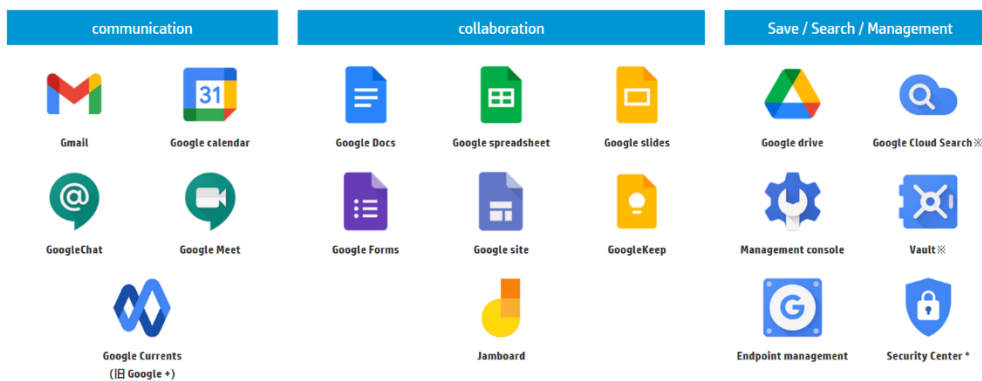

* Varies depending on the edition.